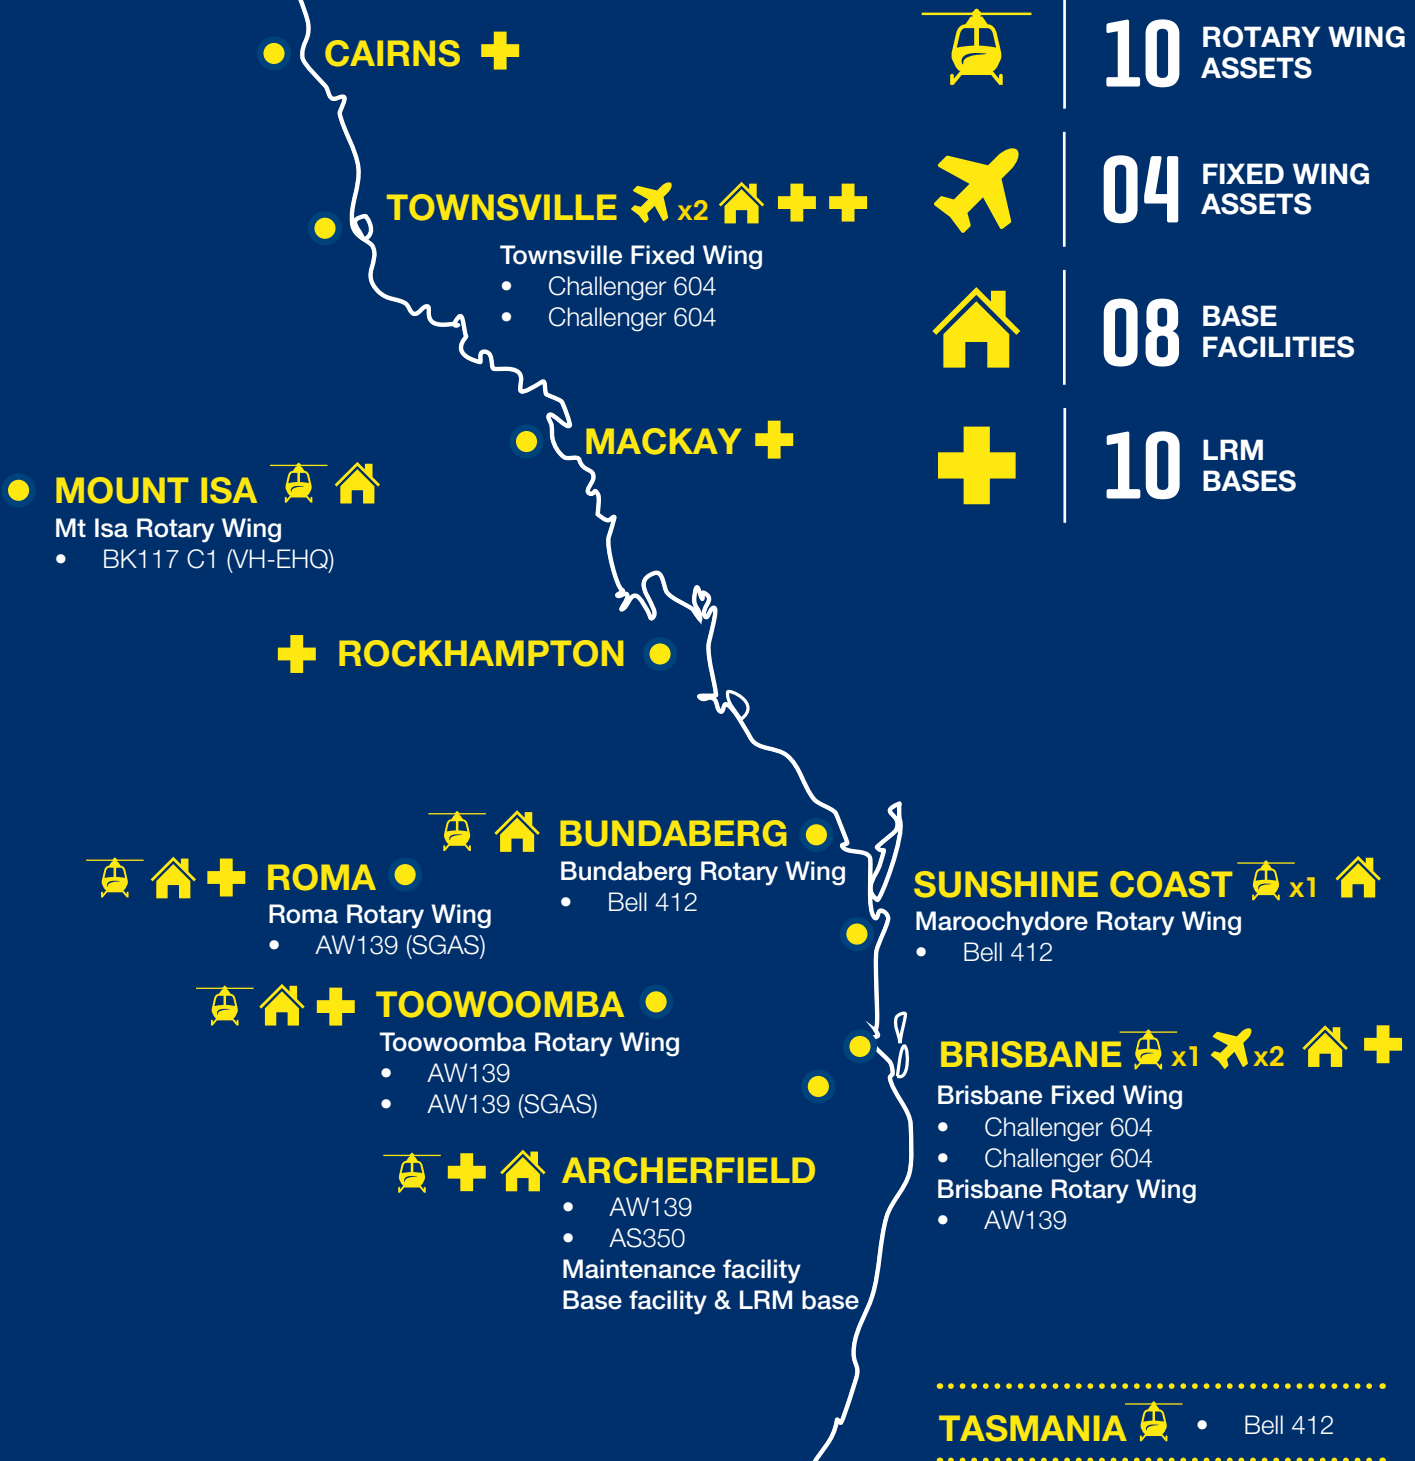

Businesses on Board

JOIN WITH OTHER COMMUNITY MINDED BUSINESSES
IN HELPING TO SAVE QUEENSLAND LIVES

RACQ
LifeFlight
RESCUE

BOB | **BUSINESSES**
on board

About RACQ LifeFlight Rescue

At LifeFlight our purpose has always been the same, to save lives and assist Queenslanders in their time of need.

For over 40 years RACQ LifeFlight Rescue has been Queensland's leading aeromedical rescue service, bringing lifesaving emergency medical treatment to seriously ill and injured patients in their time of need.

With a fleet of 10 helicopters and 4 Air Ambulance jets operating from 8 Queensland bases, this vital rescue service provides local communities with the reassurance that emergency care is available 24/7, at no cost to the patient.

10 ROTARY WING ASSETS

04 FIXED WING ASSETS

08 BASE FACILITIES

10 LRM BASES

Join the Businesses on Board Program Today

Members of the RACQ LifeFlight Rescue Businesses on Board program join with other community minded businesses committed to providing a vital lifesaving rescue service in their local area.